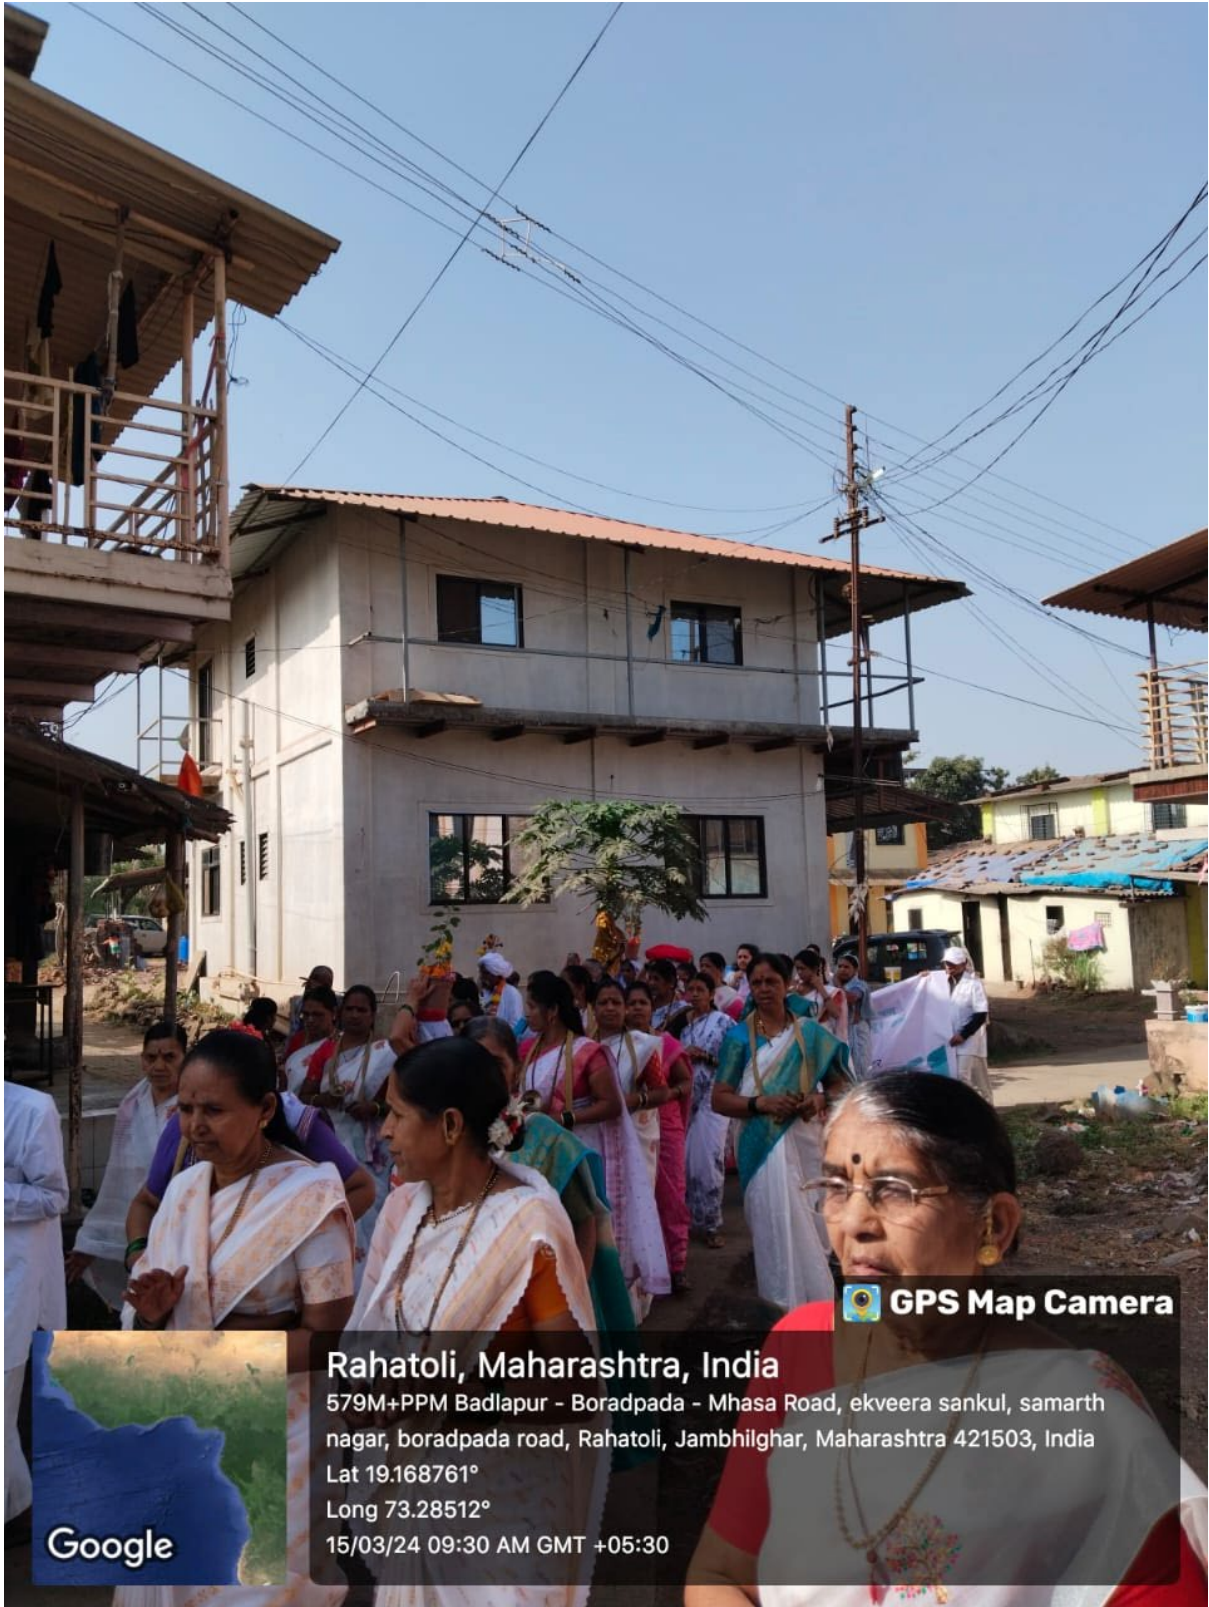

Cancer awareness rally at village Rahatoli

 **GPS Map Camera**

Rahatoli, Maharashtra, India

579M+PPM Badlapur - Boradpada - Mhasa Road, ekveera sankul, samarth nagar, boradpada road, Rahatoli, Jambhilghar, Maharashtra 421503, India

Lat 19.168761°

Long 73.28512°

15/03/24 09:30 AM GMT +05:30

Google

 **GPS Map Camera**

Rahatoli, Maharashtra, India

579M+PPM Badlapur - Boradpada - Mhasa Road, ekveera sankul, samarth nagar, boradpada road, Rahatoli, Jambhilghar, Maharashtra 421503, India

Lat 19.168761°

Long 73.28512°

15/03/24 09:30 AM GMT +05:30

Rahatoli, Maharashtra, India

579M+PPM Badlapur - Boradpada - Mhasa Road, ekveera sankul, samarth nagar, boradpada road, Rahatoli, Jambhilghar, Maharashtra 421503, India

Lat 19.168761°

Long 73.28512°

15/03/24 09:30 AM GMT +05:30

 **GPS Map Camera**