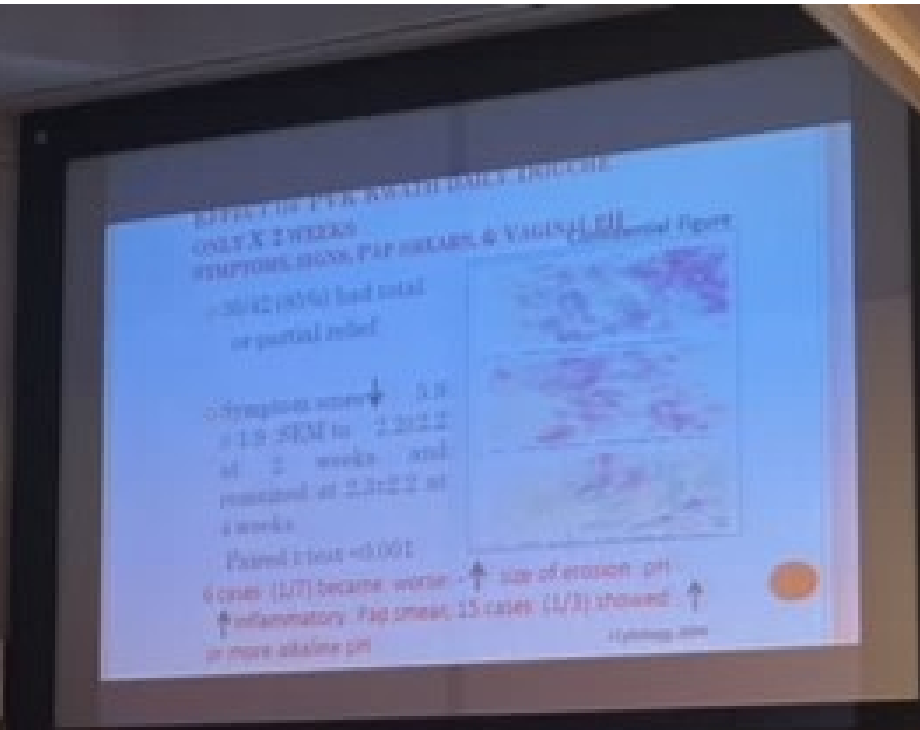

Workshop on Early Diagnosis & prevention of Cervical Cancer

Presented by
Dr. [Name]

Organized by
[Organization Name]

Date: [Date] Time: [Time]

GPS Map Camera

Map showing location in Mumbai, India.

Landmarks include: [List of landmarks]

Mumbai, MH, India
Mahim Creek Connector Road
Lat 19.045984, Long 72.864265
07/05/2022 12:37 PM